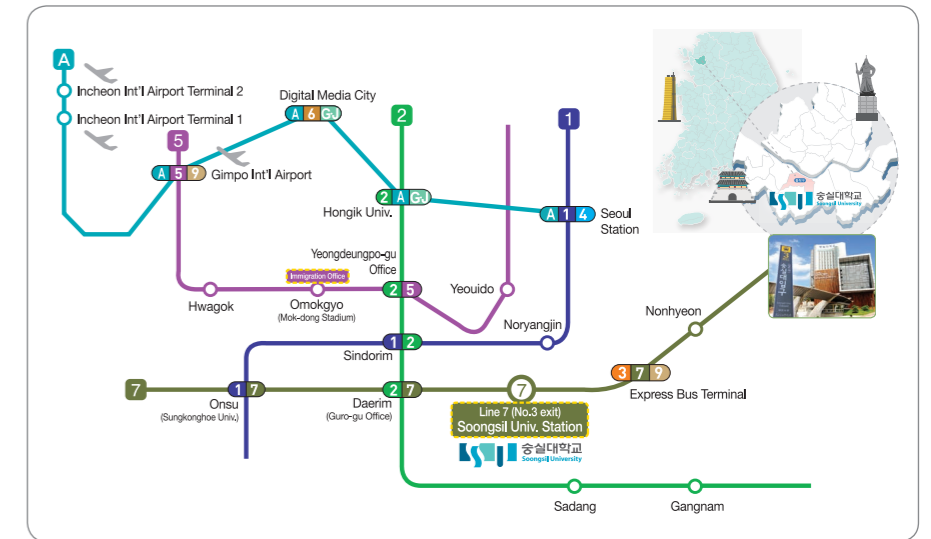

Location

Soongsil University campus is located about an hour away from Incheon International Airport in the center of Seoul. It has its own subway station and access to numerous buses making it a great location to explore Seoul.

📍 Subway

Soongsil University Station, Line Number 7

📍 Airport Bus

Bus No. 6019 (Every 50 minutes, 1 hour to and from the Incheon International Airport)

📍 Bus

501, 506, 641, 650, 750A, 750B, 751, 752, 753, 5511, 5517